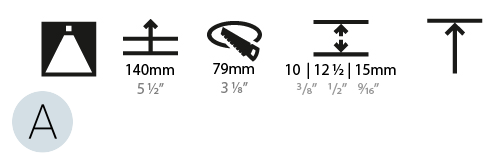

PHYSICAL

Diameter (mm): 71
Diameter (in): 2 ¹³/₁₆"
Height (mm): 124
Height (in): 4 ⁷/₈"
Ceiling Thickness (mm): 10 / 12.5 / 15
Ceiling Thickness (in): 3/8 or 1/2 or 9/16
Min. Recessing Depth (mm): 140
Min. Recessing Depth (in): 5 ¹/₂"
Light Distribution: Downlight
Weight (kg): 0.374
Weight (lbs): 0.82
Fixture Finish: SSR / BKV / CWI / CRY / HAB / UFT / ITA / RUA / FTG / MYG / LOD / PUS / FRO / FUP / KIA / POP / BLS / SPG / MEY / GOH / GUM / CHC / COM / ABZ / JAG / OBR / MOS / ROR
Fixture Material: Aluminum Die Cast
Cut-out Measurements: Ø 79mm / 3 1/8"
Upon Request: Unique Sizes Unique Ceiling Thickness

ELECTRICAL

Lamp Type: LED (Zhaga Standard)
Total Output Wattage (W): 15
Dimming: Dali Dimming
Driver Included: No
Driver Location: Recessed Housing
Driver Type: Constant Current - 120Vac
Driver Class: Class 2
Housing: See Components
Input Voltage (V): 120
Constant Current (MA): 350

LED

Number of LEDs: 1
Color Temperature (°K): Warm Dim
Max. Delivered Lumen (lm): 770
CRI: >90 CRI
Lamp Life (hrs): 50000
Upon Request: RGB-W Tunable White Special Color Temperature

OPTICAL

Reflector: 20 / 40 / 60
Adjustability: Rotational 180°; Tilt 30°
Upon Request: Special Beam Angles

RATINGS AND CERTIFICATIONS

Certified By: Certified for North American Standards
IP rating: IP20

PROJECT
TYPE
SPECIFIER
QUANTITY
DATE